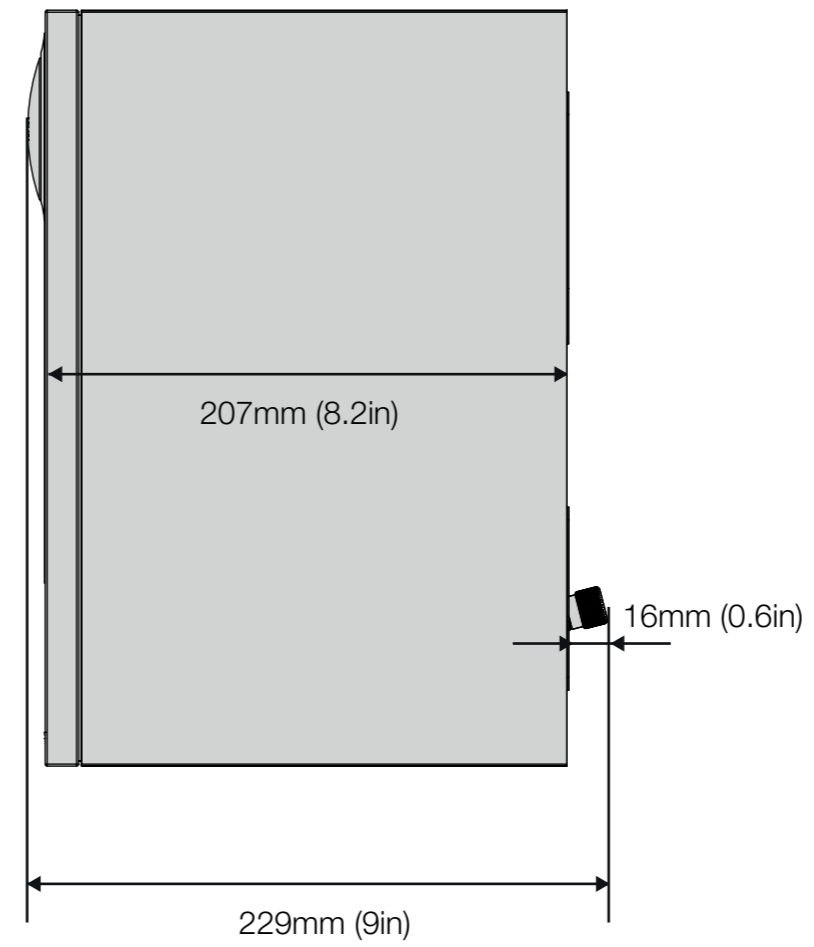

SIDE (WITH GRILLE)

FRONT

SIDE

BACK

TOP

CABINET BASE  
STAND SCREW ALIGNMENT